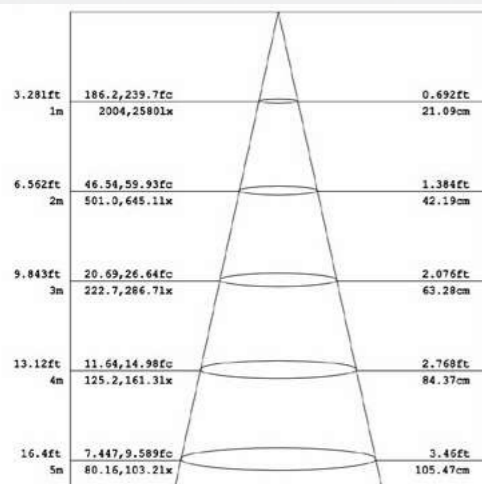

Note: The curves indicate the illuminated area and the average illumination when the luminaire is at different distance.